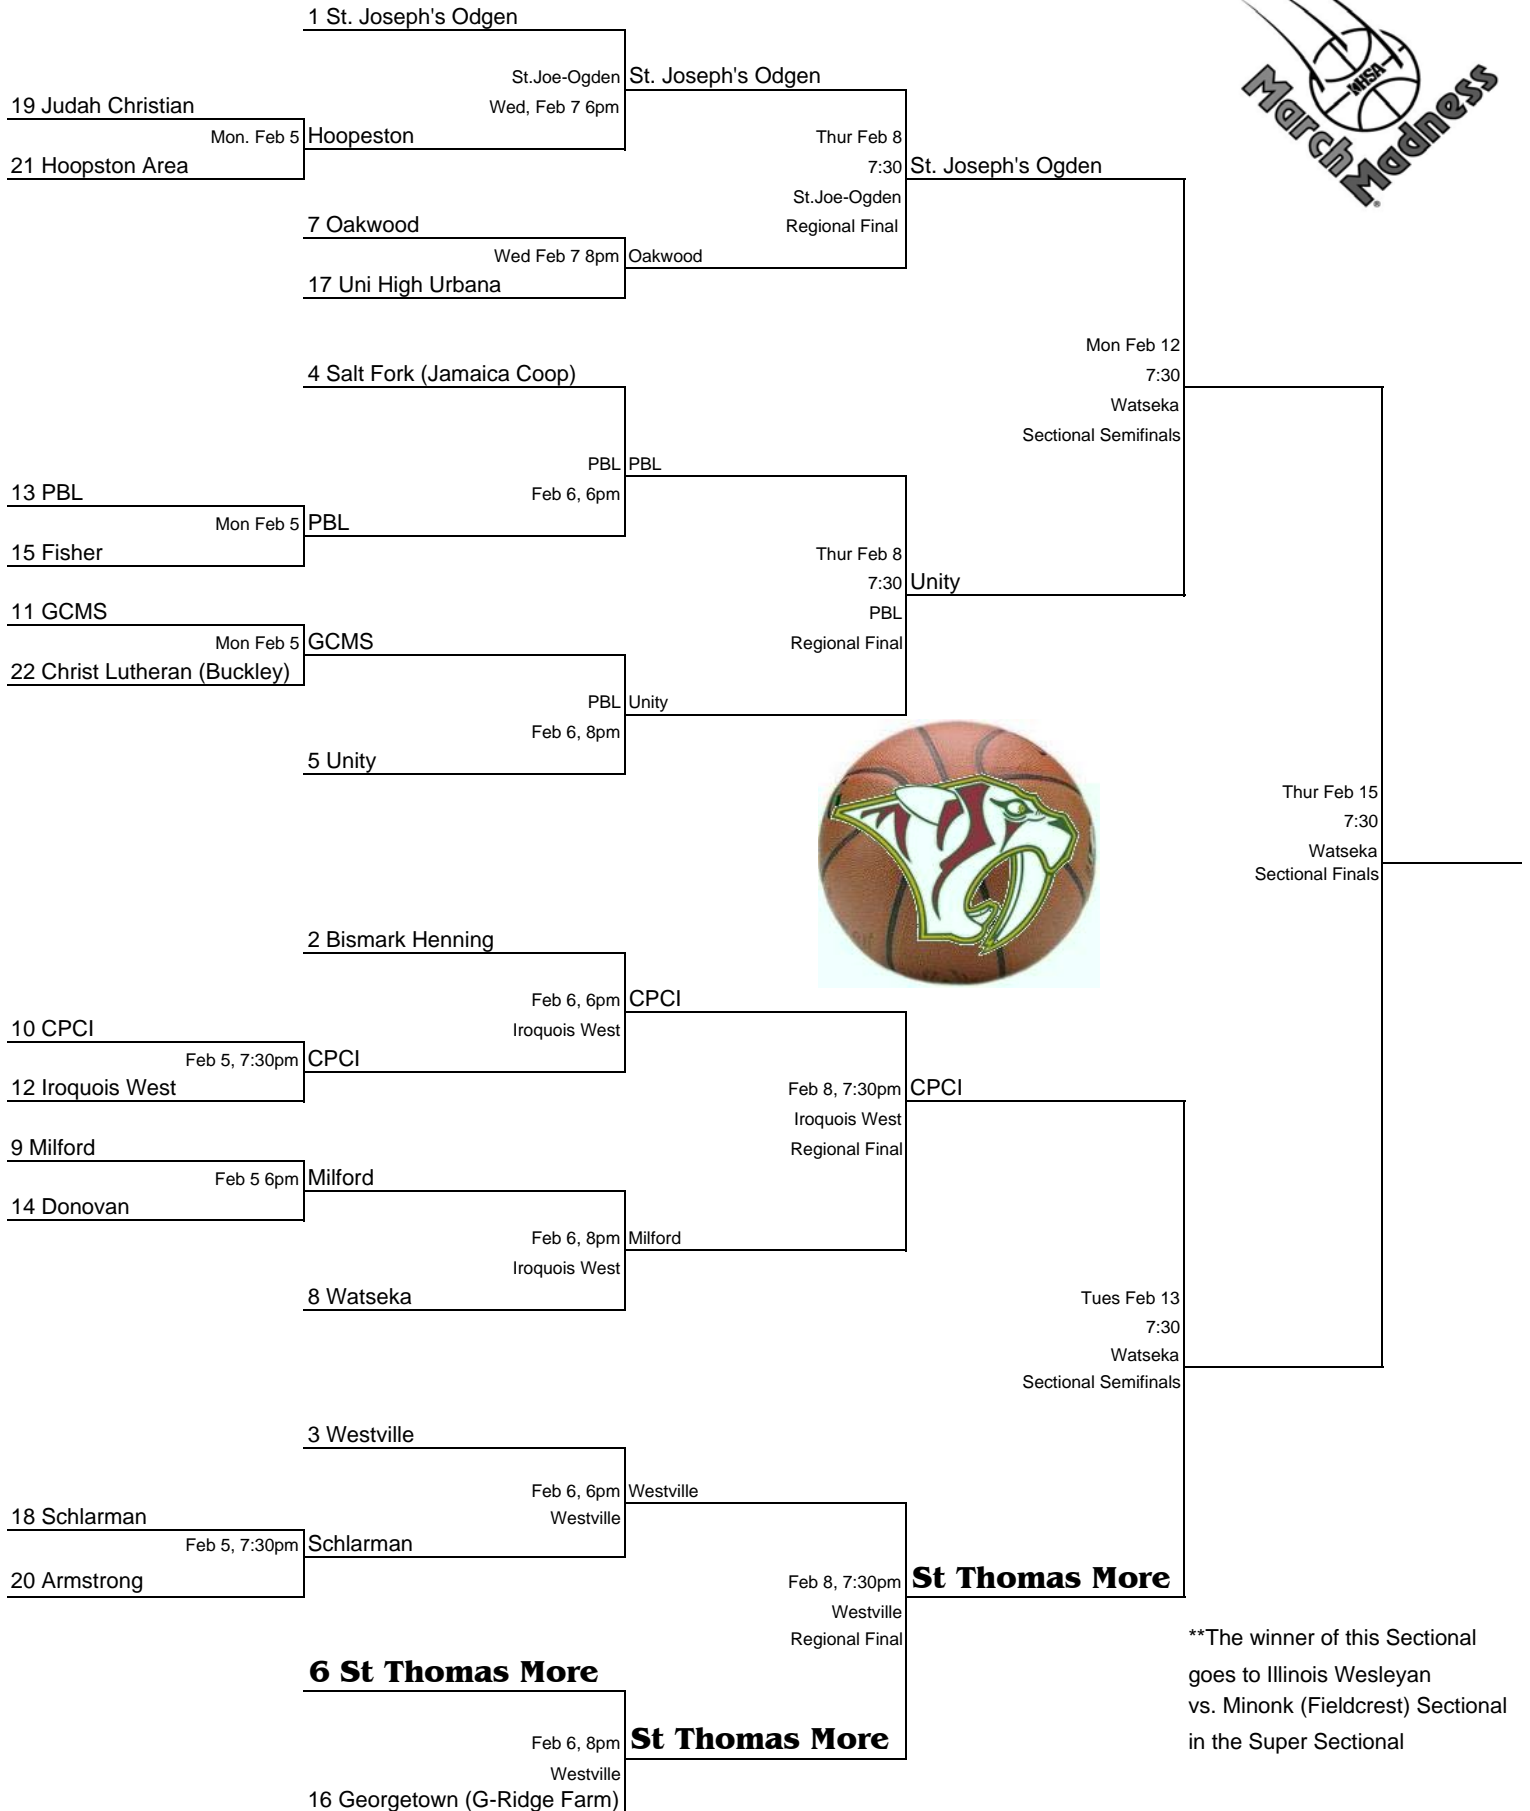

ROAD TO REDBIRD ARENA

**The winner of this Sectional goes to Illinois Wesleyan vs. Minonk (Fieldcrest) Sectional in the Super Sectional